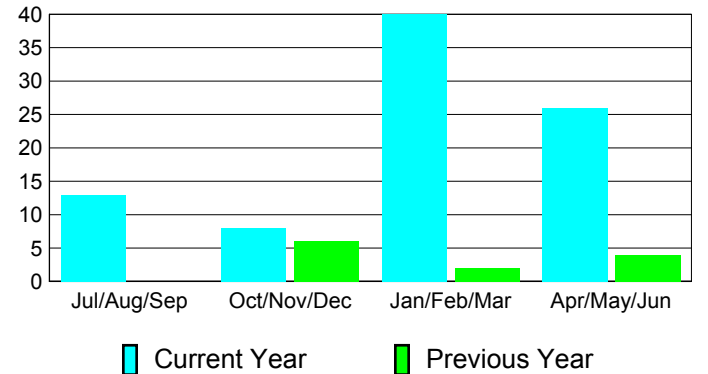

Gender Comparison 2010-2011

Jul/Aug/Sep

Oct/Nov/Dec

Jan/Feb/Mar

Apr/May/Jun

Male

Female